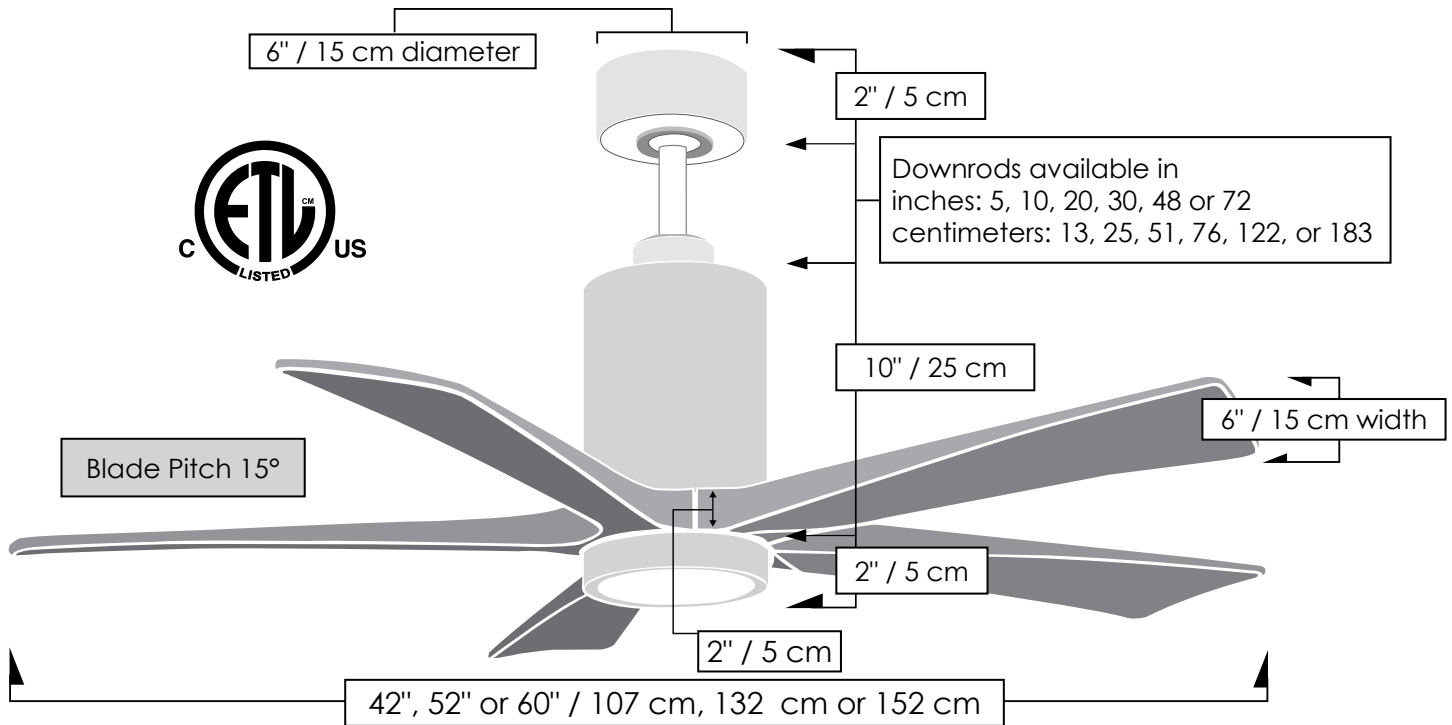

## TECHNICAL SPECS

Fan Diameter	inches: 42, 52 or 60 centimeters: 107, 132 or 152
Blade Material	CNC Cut Solid Wood
Overall Drop	14 inches / 36 cm + downrod length
Fan Weight	19 lbs
Downrods Lengths	inches: 5, 10, 20, 30, 48, 72 <i>Field cuttable. Non-threaded</i>
Downrod Diameter	1 inch
Voltage	110 or 220
Motor Type	DC
Environment	Damp locations for all finishes. Neither coastal, saltwater nor chlorine compatible.
Ambience	Silent
Safety Certification	ETL / CETL
Warranty	Limited Lifetime

## STANDARD EQUIPMENT

One downrod of 10 inches / 25 cm
Vaulted ceiling canopy for up to 30°
Light cover

Black 6-speed RF remote control with reverse

White wireless Decora-style, 6-speed, wall control with reverse

**ACCESSORY** 60° cathedral ceiling canopy

NOTE: Only compatible with included controllers.

## TECHNICAL SPECIFICATIONS

CEILING PITCH TABLE	
0/12	0 degrees
1/12	4.76 degrees
2/12	9.46 degrees
3/12	14.04 degrees
4/12	18.43 degrees
5/12	22.62 degrees
6/12	26.57 degrees
7/12	30.26 degrees
8/12	33.69 degrees
9/12	36.87 degrees
10/12	39.81 degrees
11/12	42.51 degrees